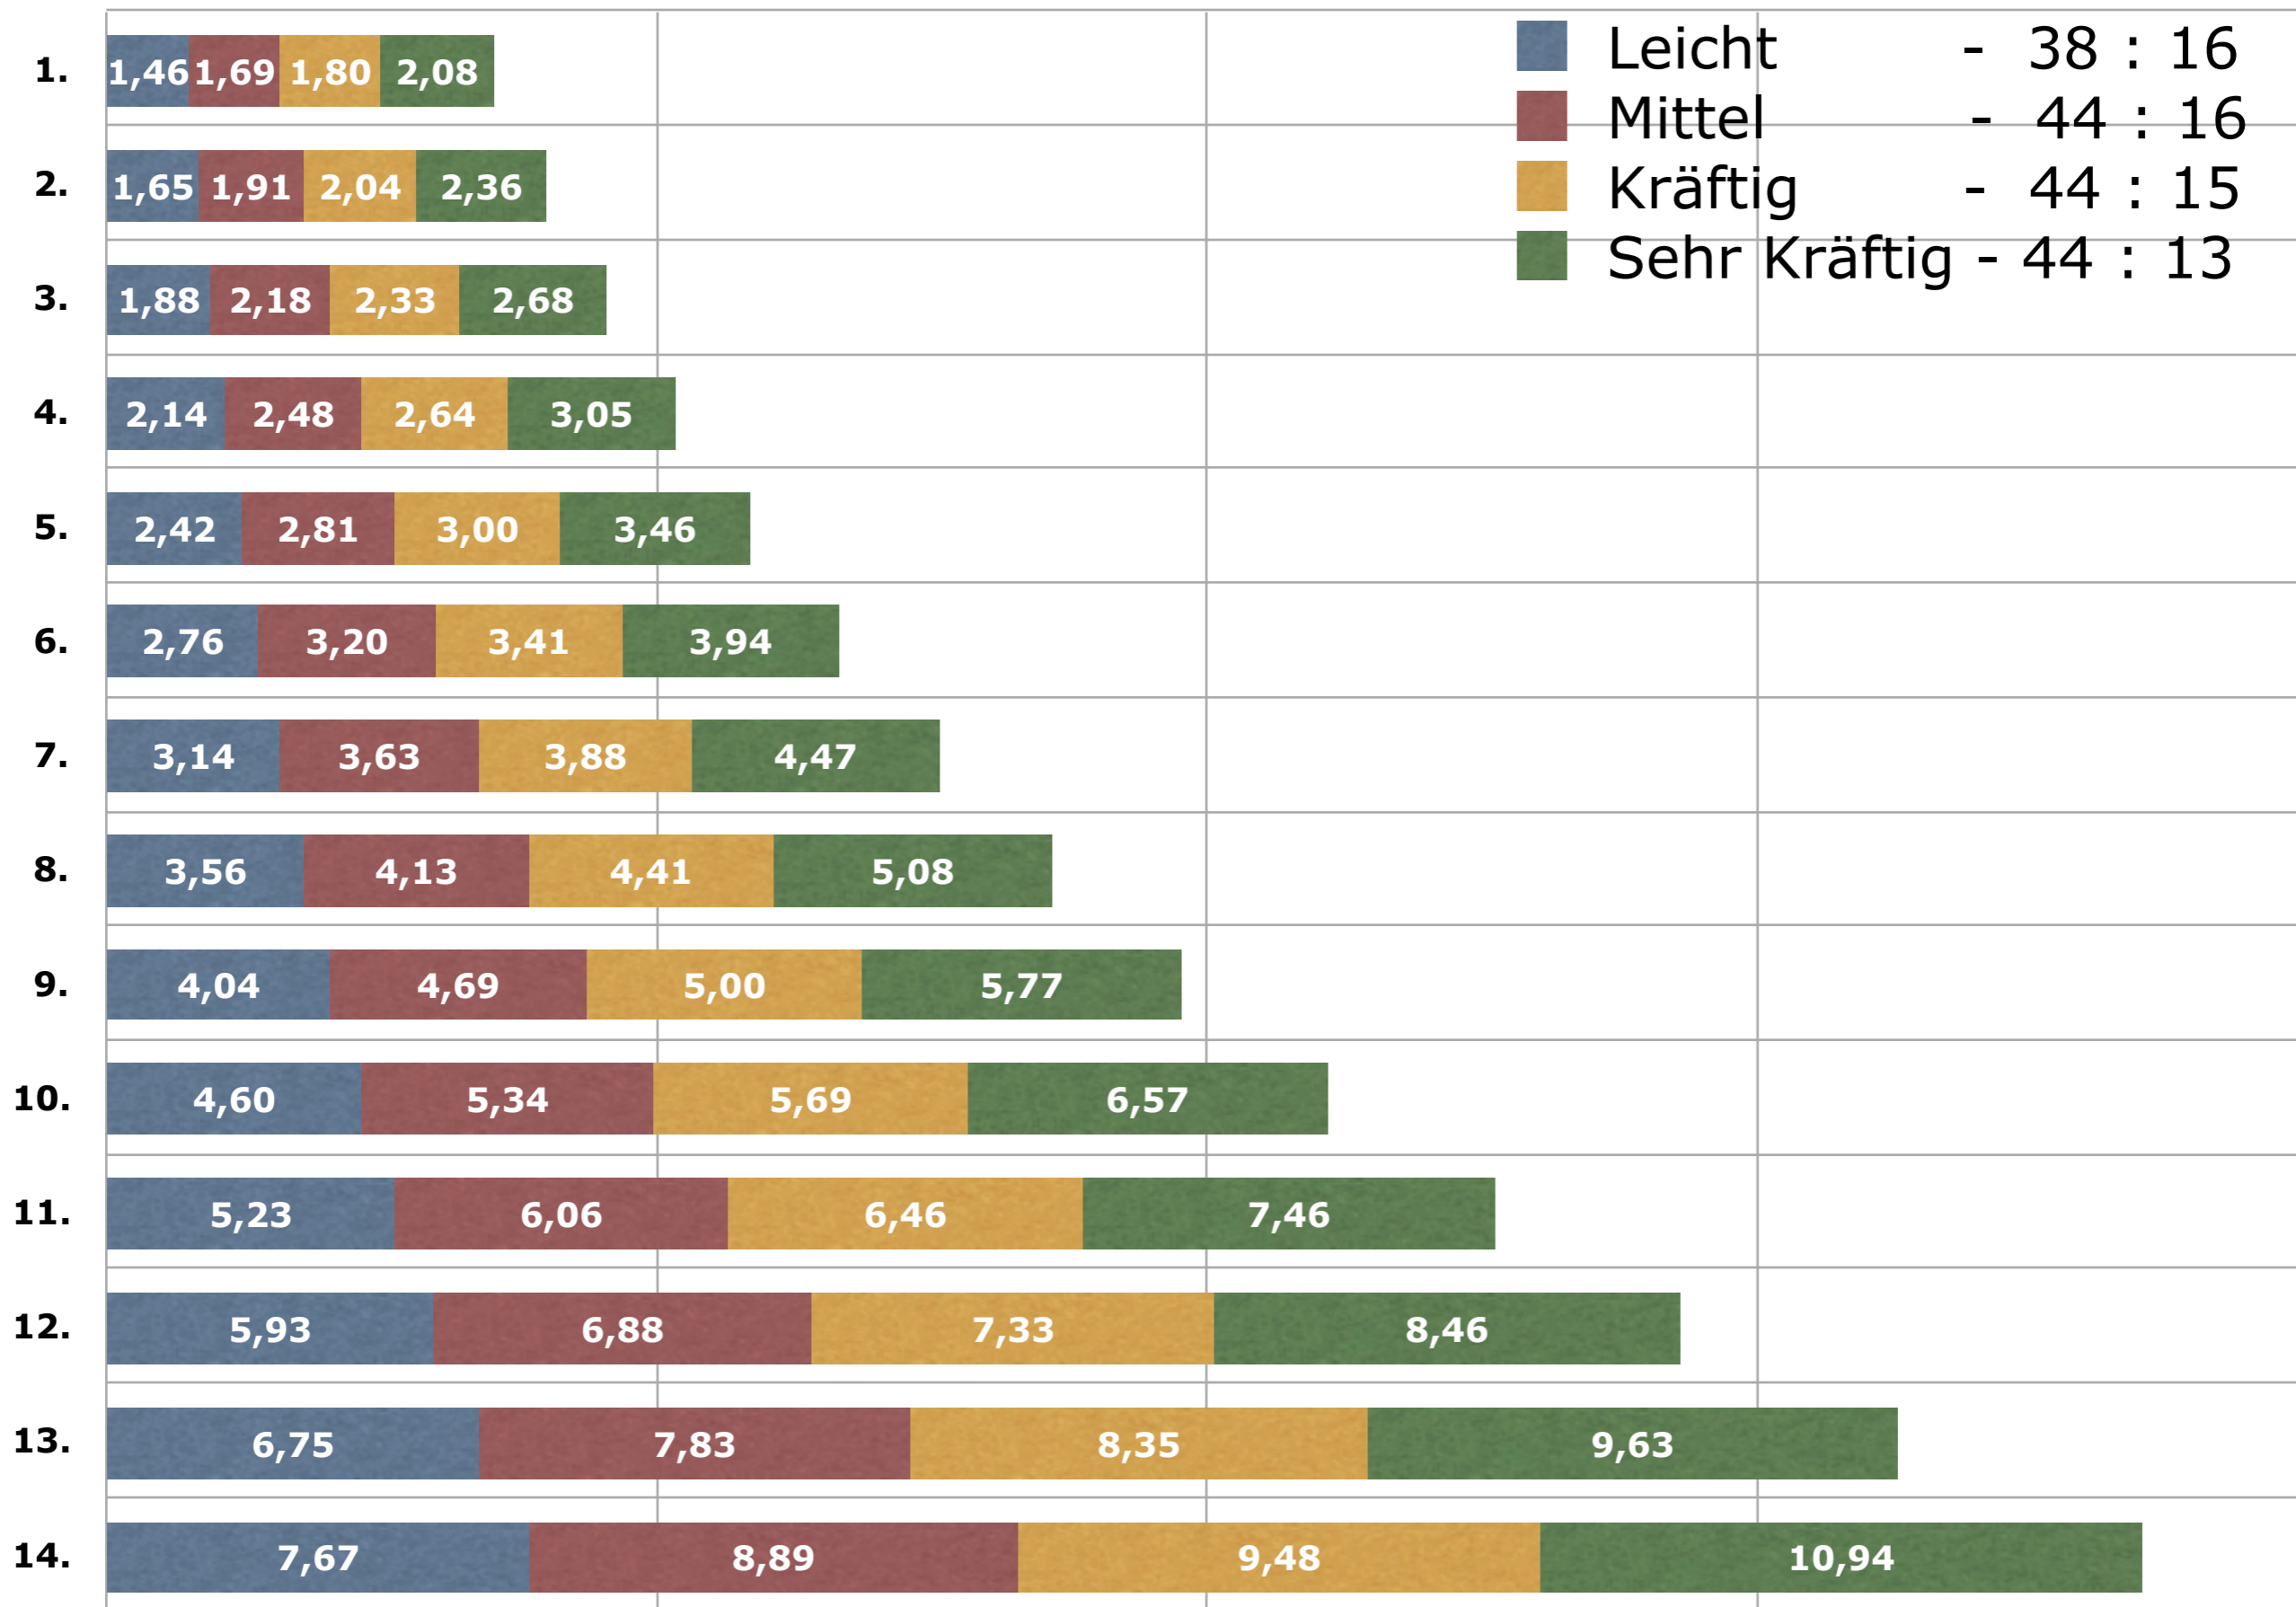

# Sram 7-Gang Spectro - 303%

# Shimano 7-Gang Inter - 244%

# Shimano 8-Gang Premium - 306%

# Sram 27-Gang Dual Drive - 575%