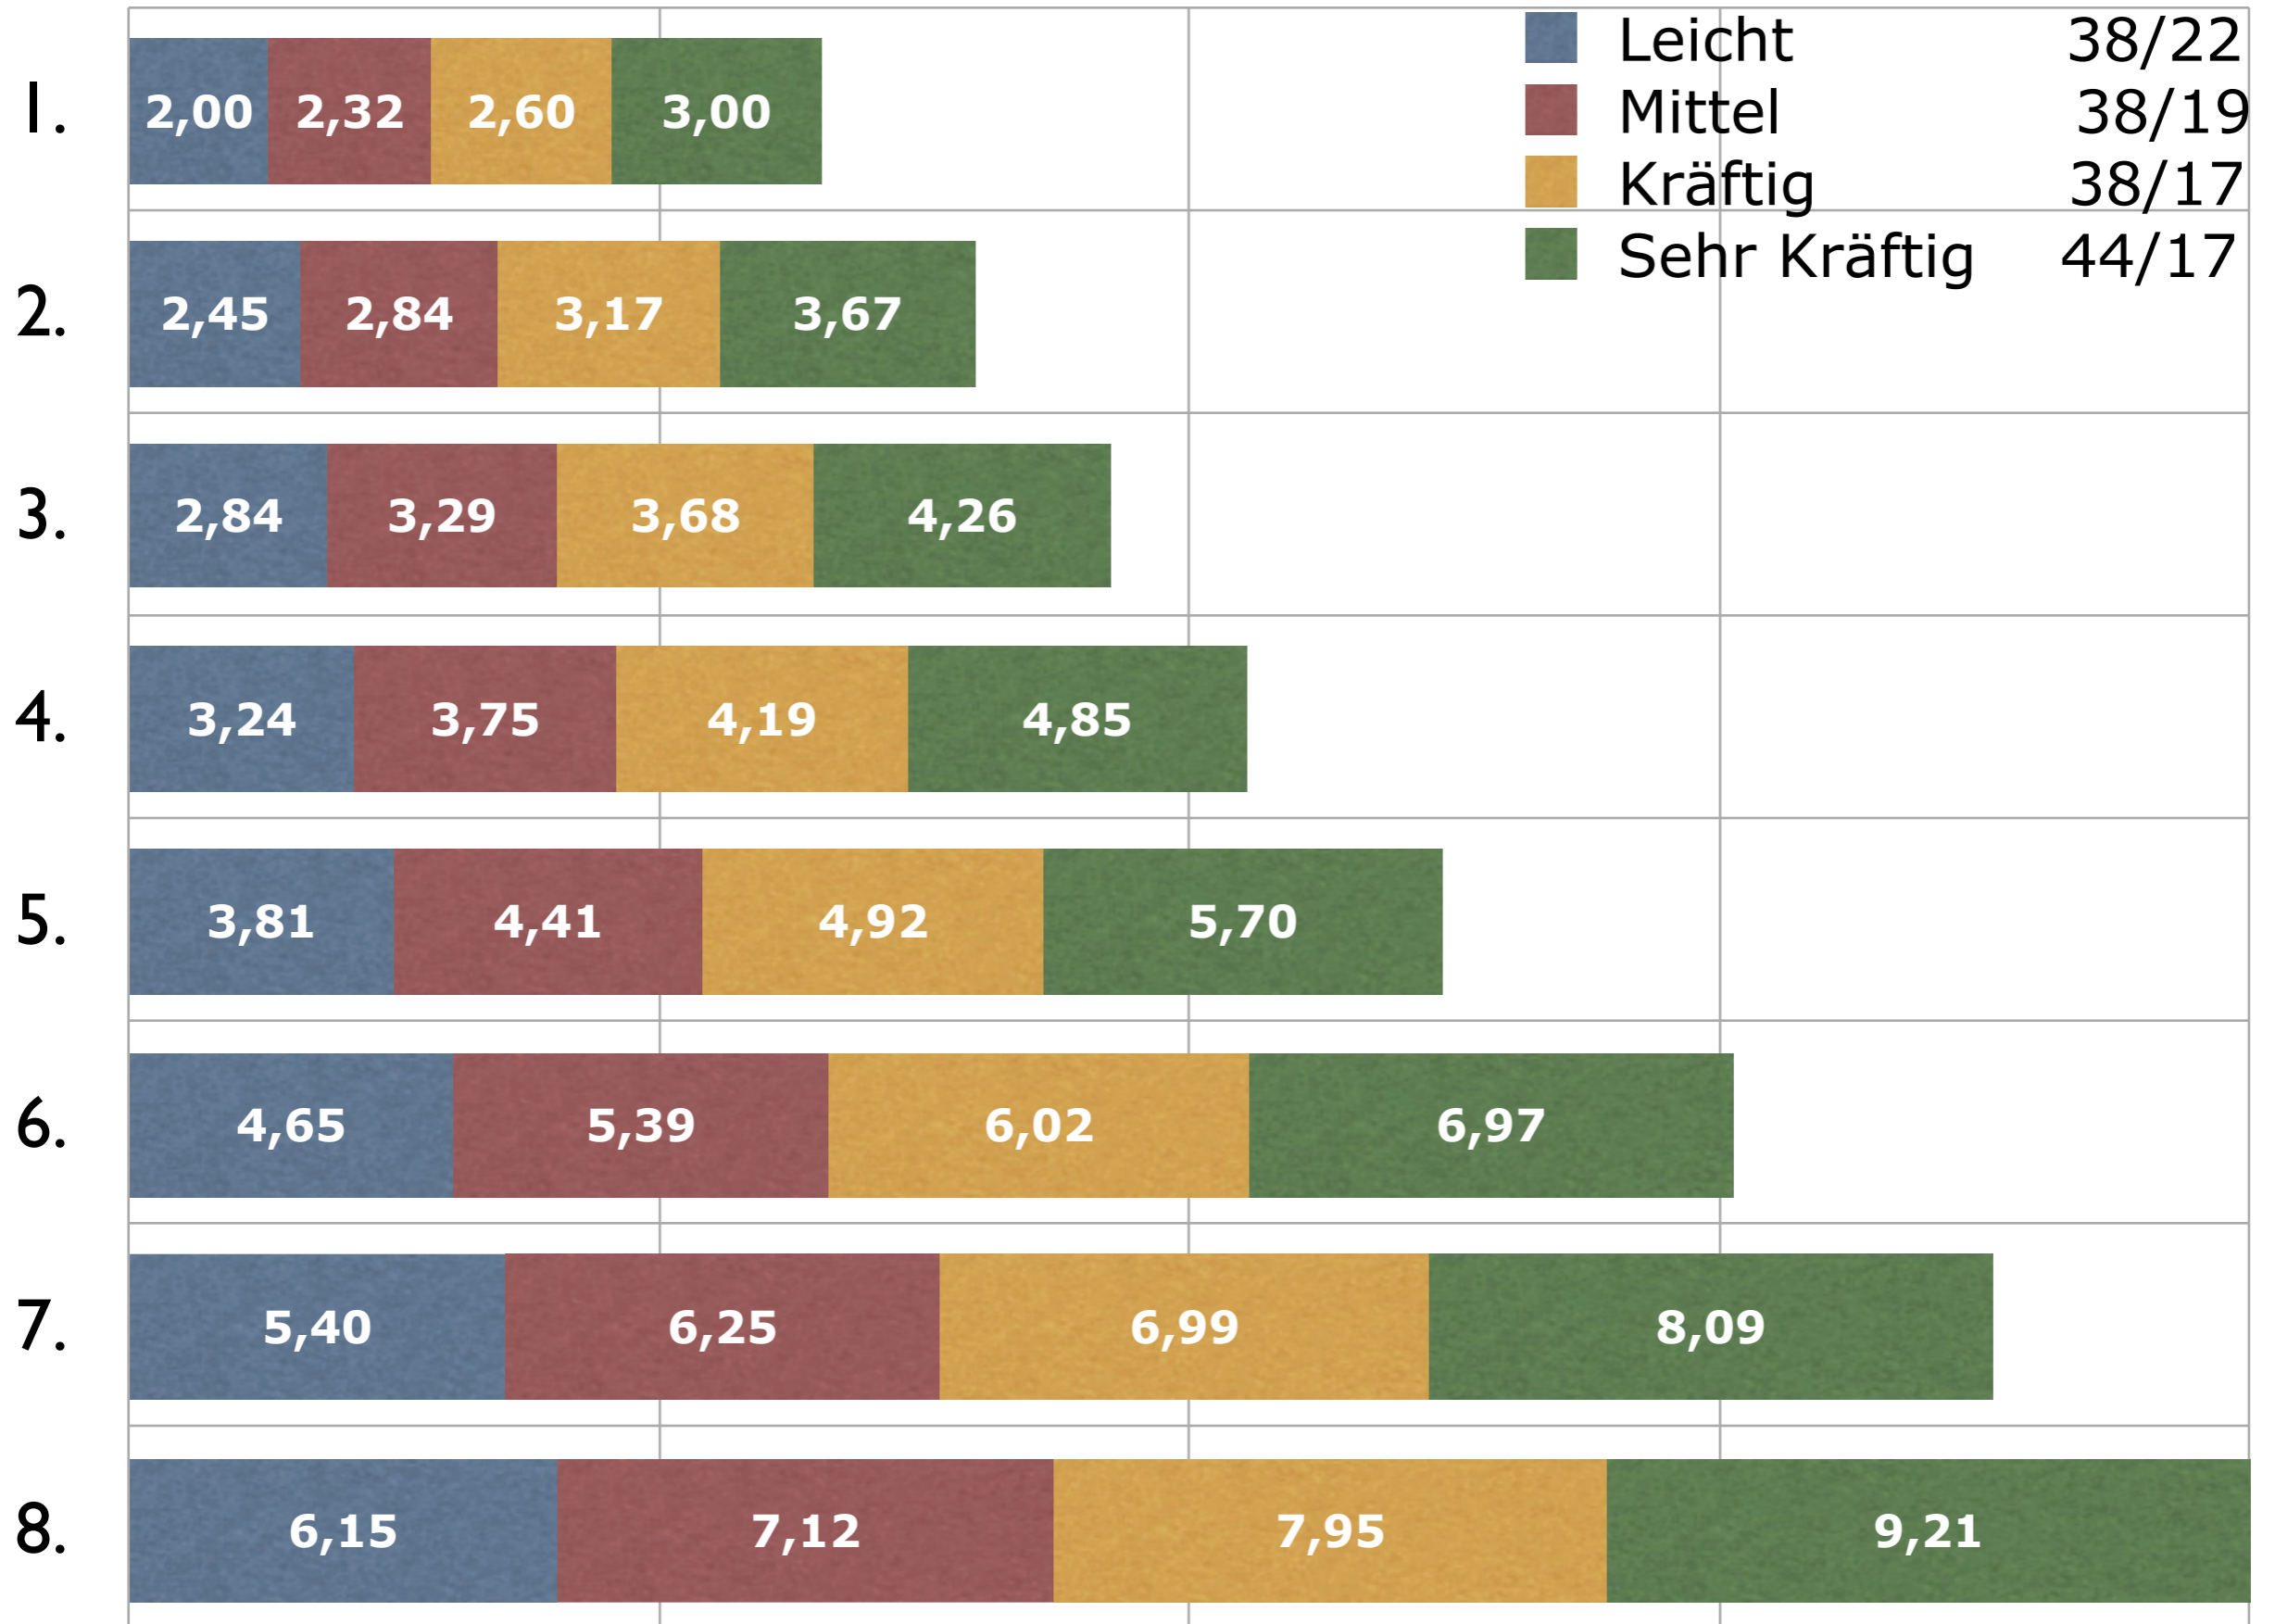

# Sram 7-Gang Spectro - 303%

# Shimano 7-Gang Inter - 244%

# Shimano 8-Gang Premium - 306%

# Sram 27-Gang Dual Drive - 575%